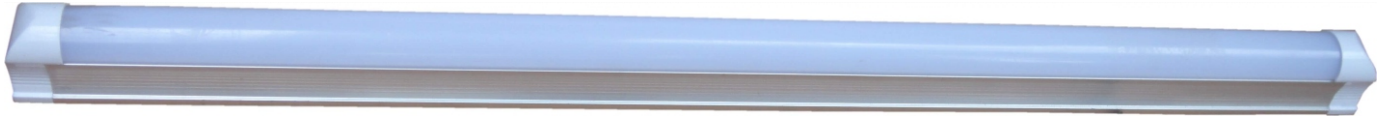

# LED tubelight 15W DC

## Model LEDtube15WAC

- High brightness medium power SMD LEDs
- Operation from 10 TO 30 V DC
- Constant current LED drive ensures cool operation of LEDs
- Uniform brightness from 10 TO 30 V DC
- Attractive aluminium enclosure
- Easy mounting with snug fit clamps
- High efficiency
- 15 W LED tube light gives light equivalent of 200 watt bulb or 40 W tube light
- LED tube light length around 24 inches approx. 2 feet
- Expected life of tubelight more than 10 years for 5-6 hours of daily use
- Expected life of all lamps more than 5 years for 12 hours of daily use
- Warrantee of tube is 1 year