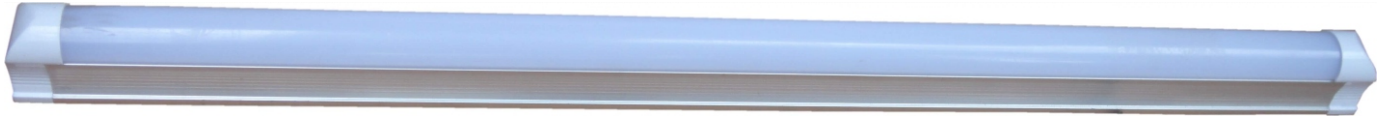

# LED tubelight 15W AC

## Model LEDtube15WAC

- High brightness medium power SMD LEDs
- Operation from 170 V AC to 270 V AC
- Constant current LED drive ensures cool operation of LEDs
- Uniform brightness from 170 V AC to 270 V AC
- Attractive aluminium enclosure
- Easy mounting with snug fit clamps
- Power factor 0.9
- 15 W LED tube light gives light equivalent of 200 watt bulb or 40 W tube light
- LED tube light length around 24 inches approx. 2 feet
- Expected life of tubelight more than 10 years for 5-6 hours of daily use
- Expected life of all lamps more than 5 years for 12 hours of daily use
- Warrantee of tube is 1 year